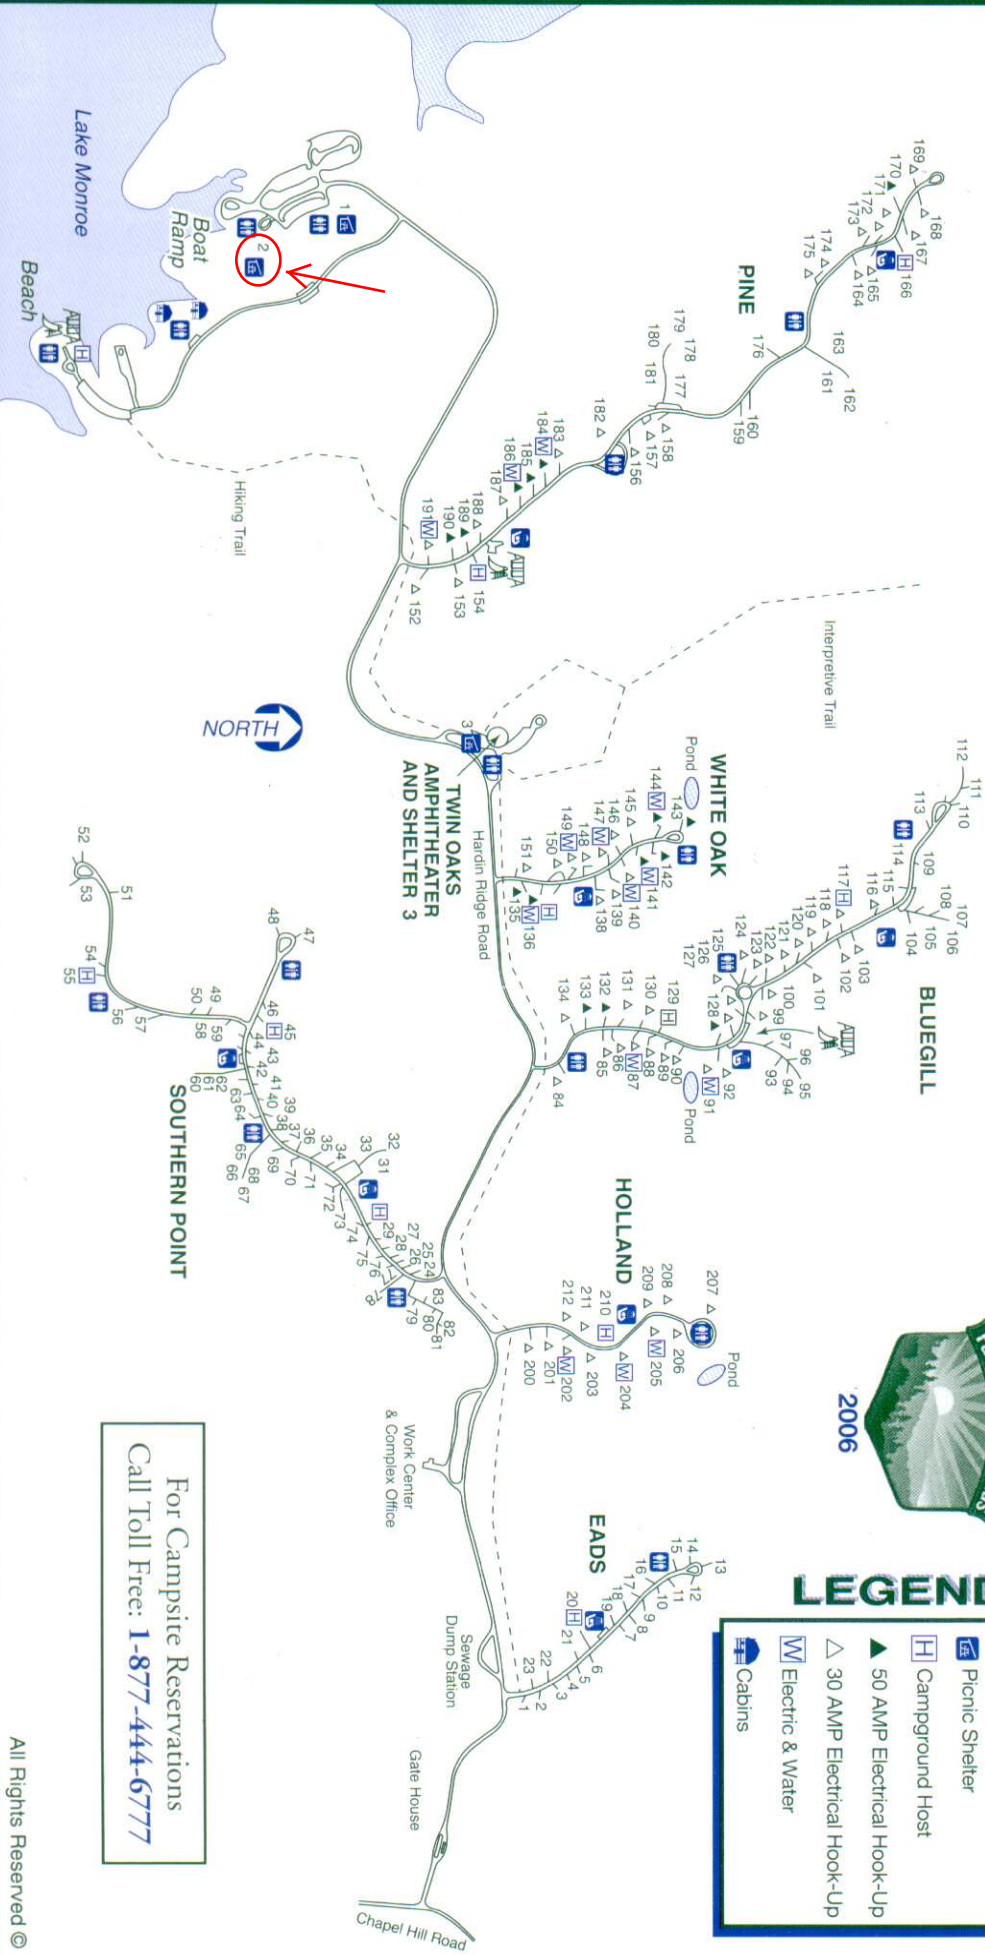

LEGEND

- Shower/Tilet
- Restrooms
- Picnic Shelter
- Campground Host
- 50 AMP Electrical Hook-Up
- 30 AMP Electrical Hook-Up
- Electric & Water
- Cabins